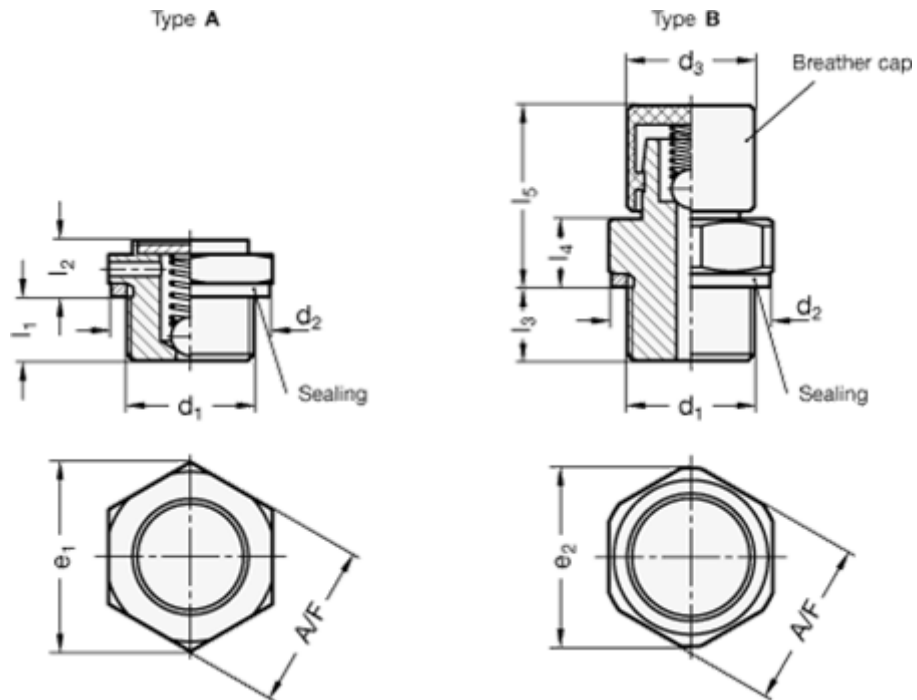

Data Sheet

Article number: 20883G1420AMS

Description: E+G Udluftningsfilter - G 1/4"

Measures

| | | | |
|--------------------|--------|---|-------|
| | = - | l2 | = 6 |
| | = - | l3 | = 7.5 |
| A/F | = 17 | l4 | = 7.5 |
| Air passage l/min. | = - | l5 | = 19 |
| d2 | = 20 | Opening pressure in mbar = Min. 20 - Max 80. mbar | |
| d3 | = 13 | Thread d1 = G 1/4" | |
| e | = 18.5 | | |
| l1 | = 6.5 | | |